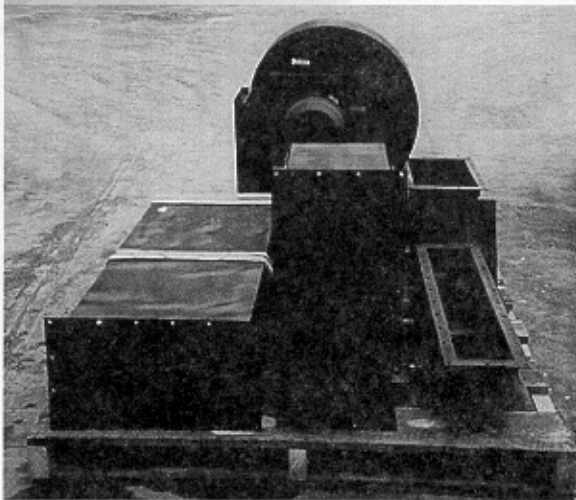

Guillotine Dampers

Guillotine dampers with elastomer seal provide zero leakage.

Manual operators are equipped with open/closed indicators.

Guillotine damper with chain drive, seal air fan and ductwork also shown.